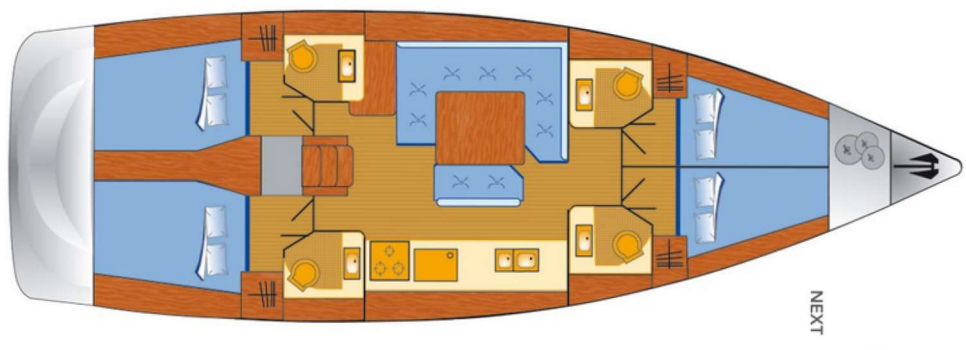

Technical Details

Type:	Sailing yacht
Charter type:	Bareboat
Yacht builder:	Jeanneau
Build year:	2018.
Length overall:	14.43 m (47 ft)
Beam:	4.49 m (14 ft)
Draft:	2.24 m (7 ft)
Cabins:	4
Berths:	8 + 2
Toilets:	4
Max. passengers:	registered for 10
Main sail:	furling/roll
Main sail renewed:	2023.
Genoa:	furling/roll
Genoa renewed:	2023.
Steering type:	2 Steering Wheels
Number of rudder blades:	1
Engine:	1 x 57.0 HP
Fuel tank:	250 l
Water tank:	650 l
Security deposit:	1.500,00 EUR